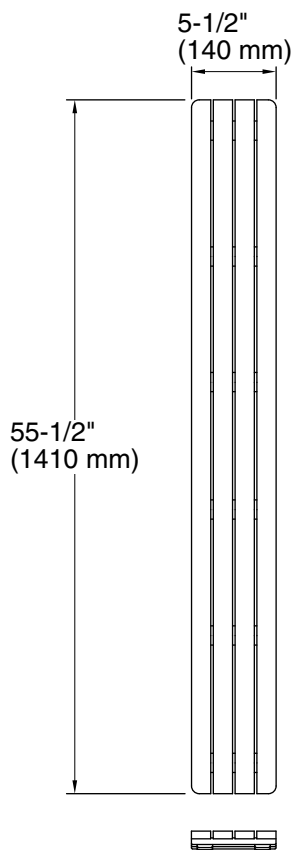

Features

- High-grade teak wood.
- For use with the K-9928 or K-9996 Groove acrylic shower base.

Recommended Products/Accessories

K-9925 48" x 36" single-threshold shower base
K-9998 48" x 48" Single-threshold rear center
K-23736 Furniture polish

Codes/Standards

None Applicable

KOHLER® One-Year Limited Warranty

See website for detailed warranty information.

Technical Information

All product dimensions are nominal.

Material: Wood

Notes